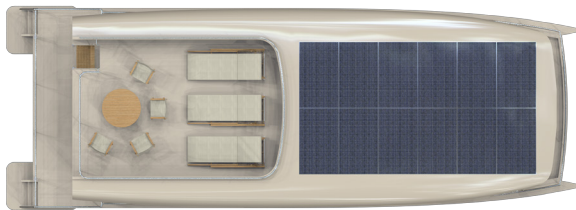

Mothership 'second home'

The Mothership 'second home' is the ultimate relaxation destination. With uncompromising views from the after stateroom, what couple wouldn't wake up invigorated.

Sides

- Louvered windows with mosquito net option

Upper deck

- Solar panels - 3kw
- Sun lounger and cocktail area

Main deck

- Aft stateroom with en-suite
- Galley
- Main lounge
- Double door to close stateroom
- Pantry
- Steering console

Lower deck

- 2 double cabins
- 2 en-suite bathrooms