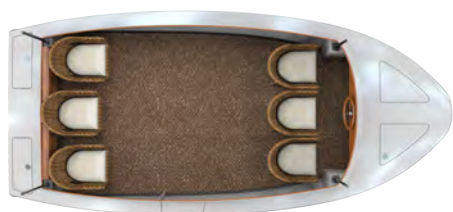

# Mothership Dayboat

You'll find the Mothership Dayboat one of the most gracious boats on the water. Her elegant lines and silent green motor ensure enjoyment of nature and good conversation. The occasional popping of champagne corks is all the noise you'll make.

**Length 20' Beam 8' 2"**