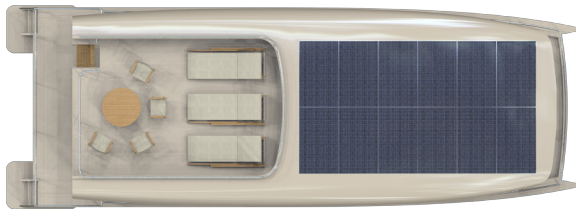

Mothership 'eco charter'

Separate cabins with en-suites make the 'eco charter' an ideal choice for discerning groups. Unparalleled space and privacy makes her the idea platform to relax and enjoy the company of friends and family.

Sides

- Louvered windows with mosquito net option

Upper deck

- Solar panels - 3kw
- Sun lounger and cocktail area

Main deck

- Aft stateroom with en-suite
- Galley
- Main lounge
- Double door to close stateroom
- Pantry
- Steering console